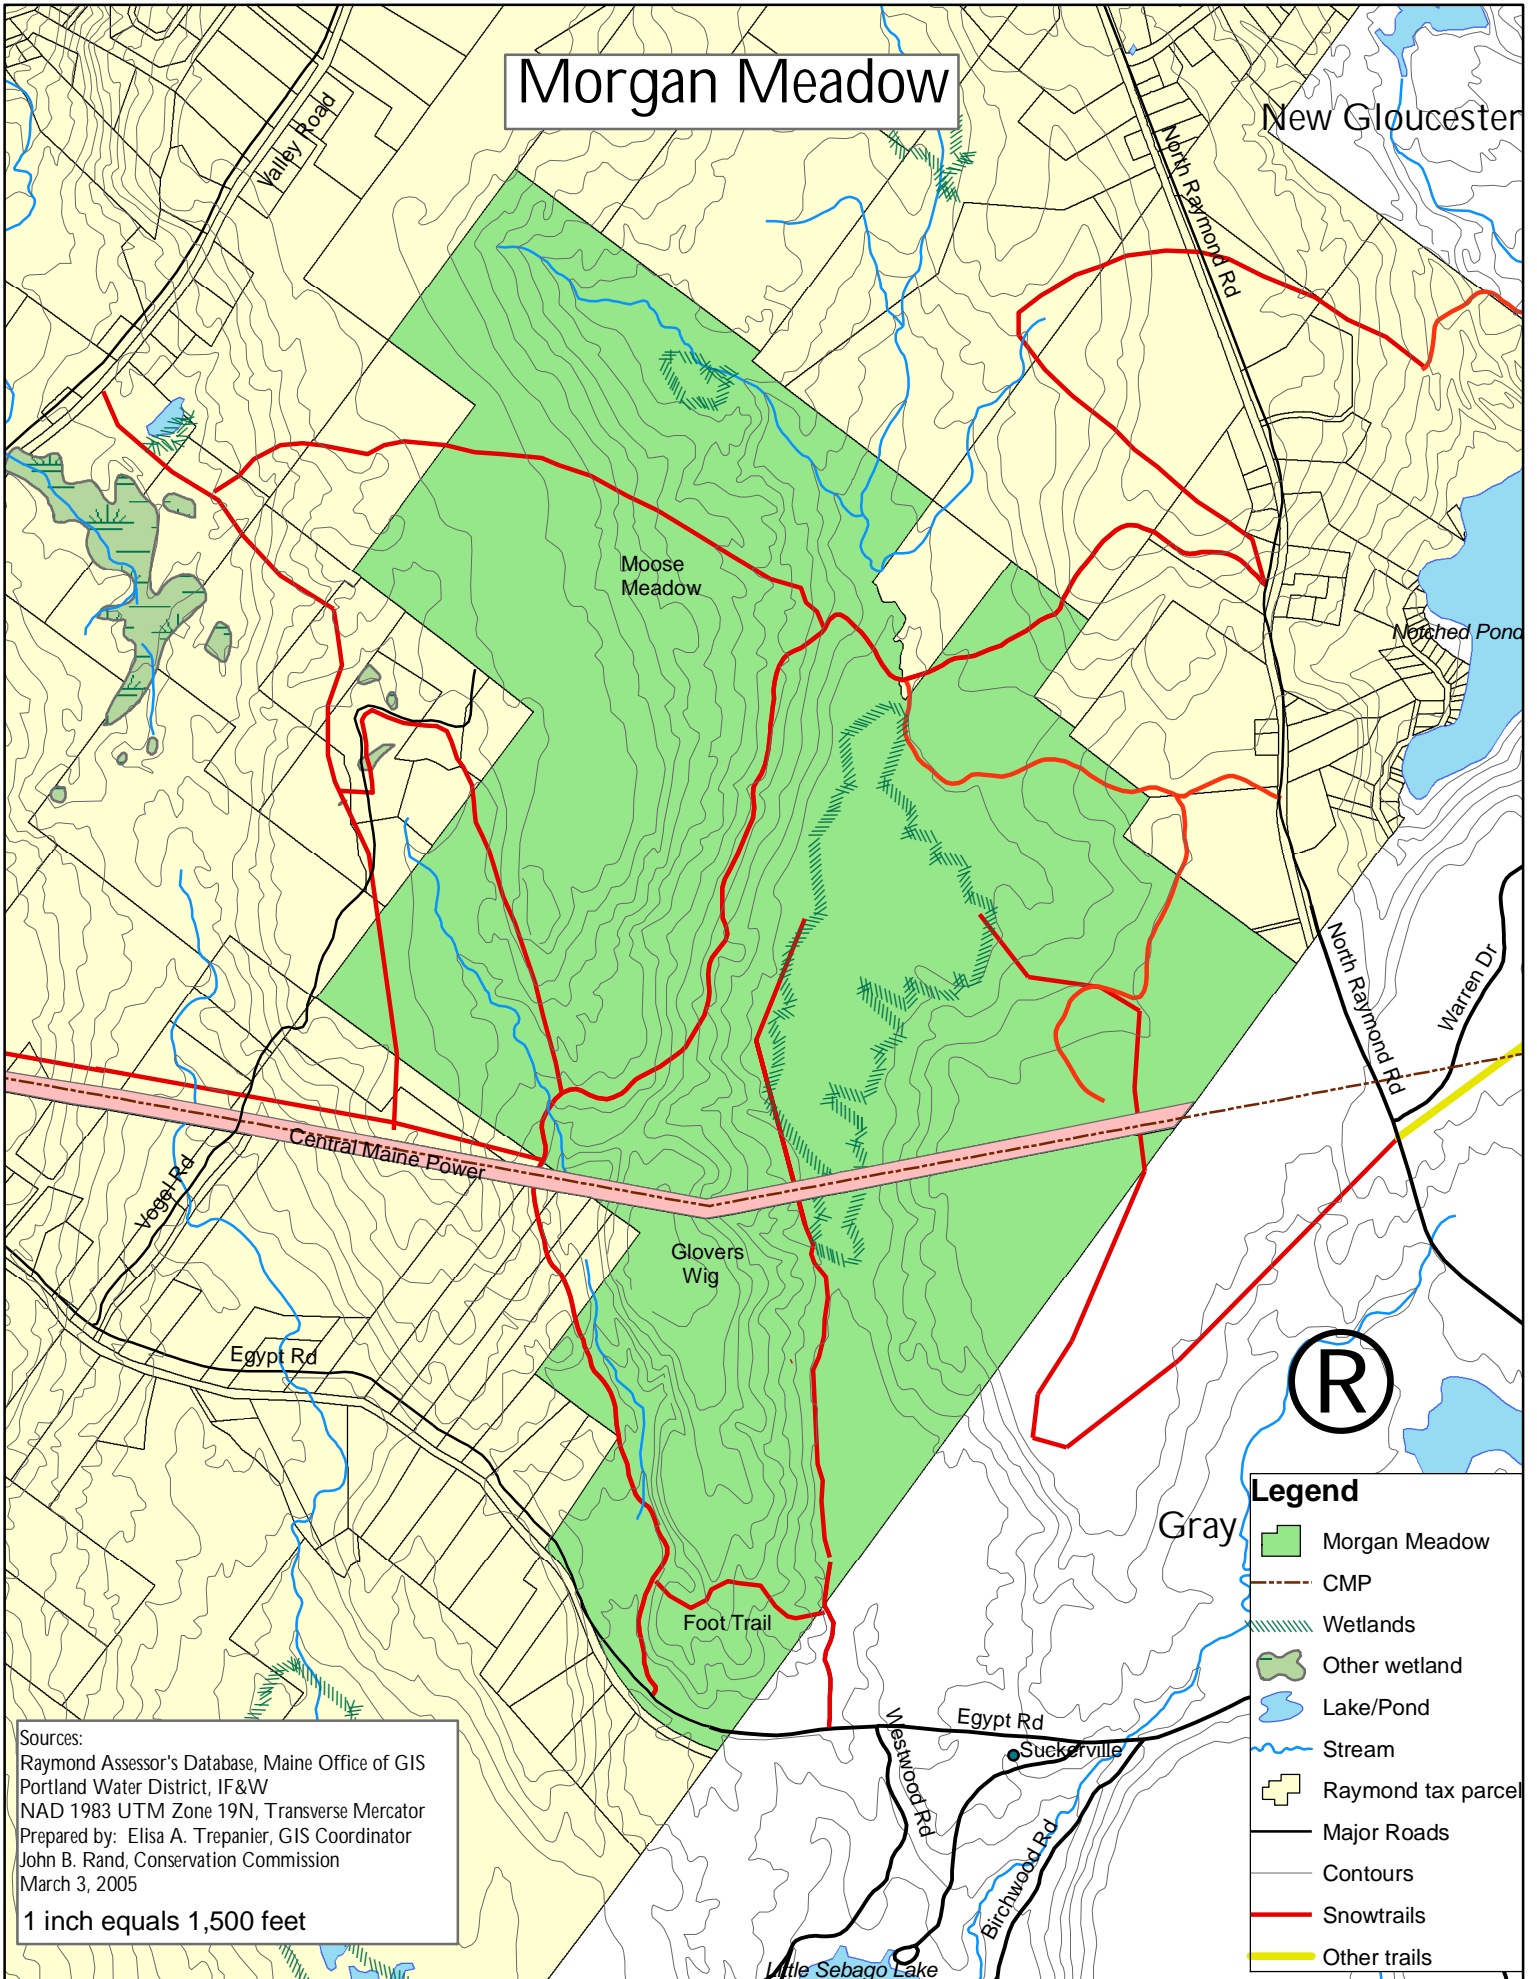

# Morgan Meadow

New Gloucester

Moose Meadow

Notched Pond

Central Maine Power

Glovers Wig

Egypt Rd

Foot Trail

Gray

- Legend**
- Morgan Meadow
  - CMP
  - Wetlands
  - Other wetland
  - Lake/Pond
  - Stream
  - Raymond tax parcel
  - Major Roads
  - Contours
  - Snowtrails
  - Other trails

Sources:  
Raymond Assessor's Database, Maine Office of GIS  
Portland Water District, IF&W  
NAD 1983 UTM Zone 19N, Transverse Mercator  
Prepared by: Elisa A. Trepanier, GIS Coordinator  
John B. Rand, Conservation Commission  
March 3, 2005  
1 inch equals 1,500 feet